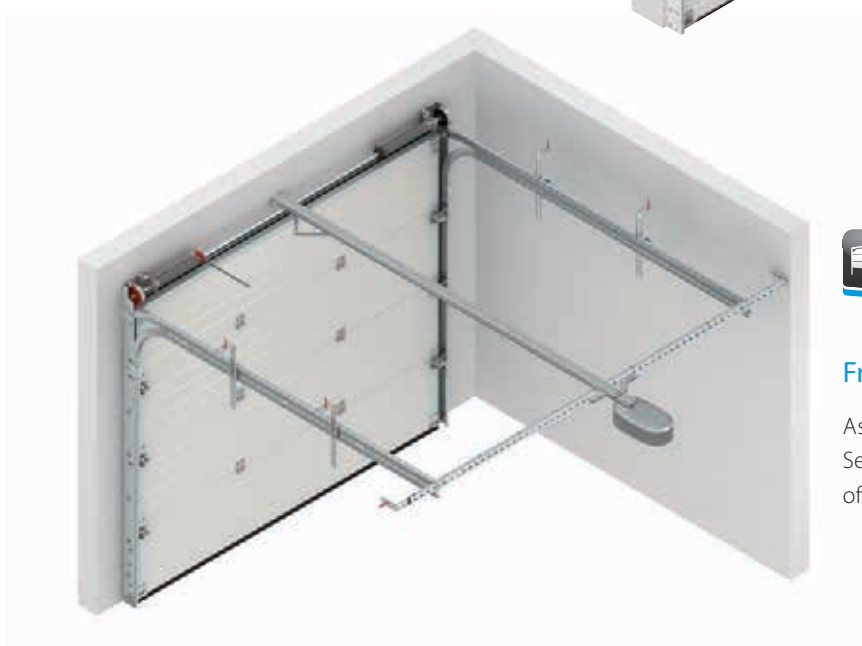

With a variety of designs and finishes available, you are sure to find the right sectional garage door for you.

The sectional design makes the most of your driveway and garage. Vertical operation ensures you can park right up to your door and use your entire driveway. Headroom requirements are minimal with as little as 70 mm needed for our low headroom manual operation.

Sectional Systems

SeceuroGlide | Sectional Elite Side Mounted System

Side Mounted System

This side mounted system features on the new SeceuroGlide Sectional Elite. This side sprung system ensures the smoothest operation yet.